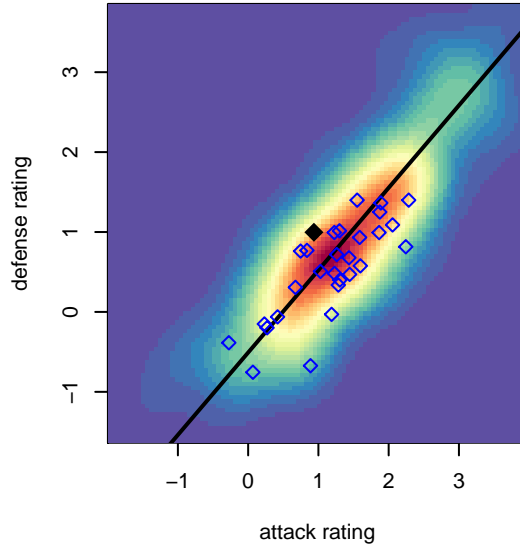

# PYSA The Black Mambas B00

, OR  
 B00 total strength=1079  
 attack=2.55 defense=2.71  
 fall league = PTT-B B00 Timbers Div 1  
 spr league = Spr OYS B00 Div 1  
 notes= in cap cup silver

alt names used:  
 PYSA THE BLACK MAMBAS (OR)  
 PYSA The Black Mambas  
 PYSA The Black Mambas  
 PYSA WSSC The Black Mambas U14B  
 PYSA THE BLACK MAMBAS  
 PYSA WSSC The Black Mambas U14B  
 PYSA WSSC The Black Mambas U14B

Venues played:  
 2014 Capital Cup BU14 Silver  
 2014 PCU Summer Classic U14  
 2014 Bend Premier Cup U14B SILVER U14  
 2014 Mt Hood Challenge U14  
 2014 PTT-B B00 Timbers Div 1  
 2014 OYS Presidents Cup B00  
 2014 Spr OYS B00 Division 1

**PYSA The Black Mambas B00**  
 Dots are actual minus expected GF (blue circles) and GA (red triangles).  
 Blue line is smoothed change in attack strength. Red is smoothed change in defense strength.

**attack and defense variance (black dot)  
relative to other teams  
and top 10 in region**

**attack and defense rating  
relative to others at age  
and all opponents in last 13 months**

**Performance relative to 13 month average**