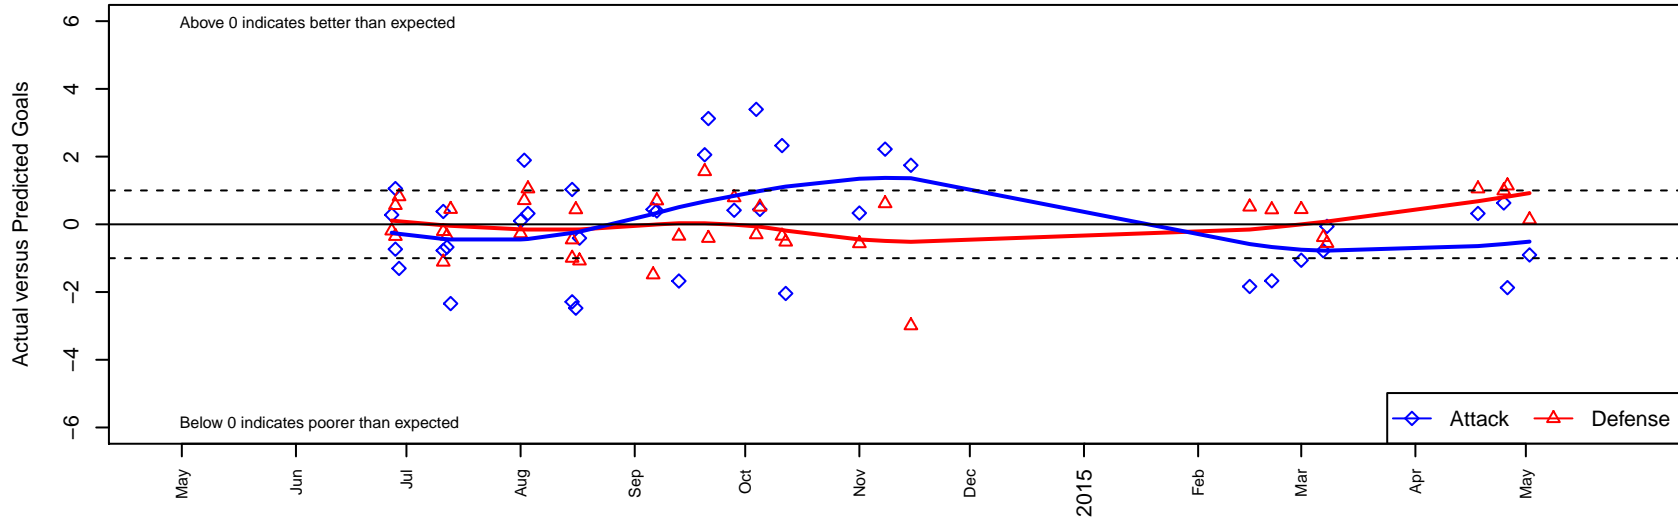

# PYSA The Black Mambas B00

, OR  
 B00 total strength=1079  
 attack=2.55 defense=2.71  
 fall league = PTT-B B00 Timbers Div 1  
 spr league = Spr OYS B00 Div 1  
 notes= in cap cup silver

alt names used:  
 PYSA THE BLACK MAMBAS (OR)  
 PYSA The Black Mambas  
 PYSA The Black Mambas  
 PYSA WSSC The Black Mambas U14B  
 PYSA THE BLACK MAMBAS  
 PYSA WSSC The Black Mambas U14B  
 PYSA WSSC The Black Mambas U14B

Venues played:  
 2014 Capital Cup BU14 Silver  
 2014 PCU Summer Classic U14  
 2014 Bend Premier Cup U14B SILVER U14  
 2014 Mt Hood Challenge U14  
 2014 PTT-B B00 Timbers Div 1  
 2014 OYS Presidents Cup B00  
 2014 Spr OYS B00 Division 1

**PYSA The Black Mambas B00**  
 Dots are actual minus expected GF (blue circles) and GA (red triangles).  
 Blue line is smoothed change in attack strength. Red is smoothed change in defense strength.

**attack and defense variance (black dot)  
relative to other teams  
and top 10 in region**

**attack and defense rating  
relative to others at age  
and all opponents in last 13 months**

**Performance relative to 13 month average**