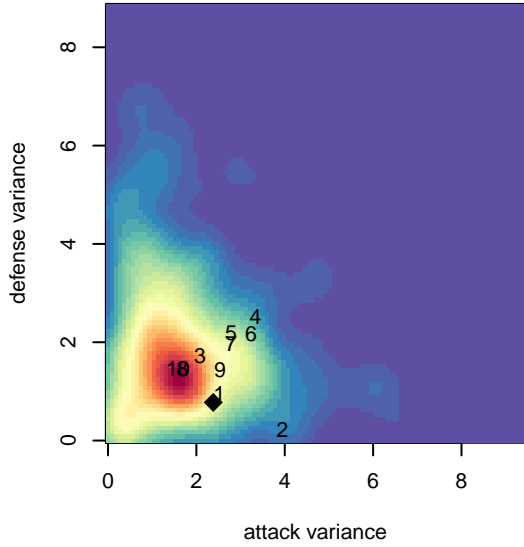

**attack and defense variance (black dot)
relative to other teams
and top 10 in region**