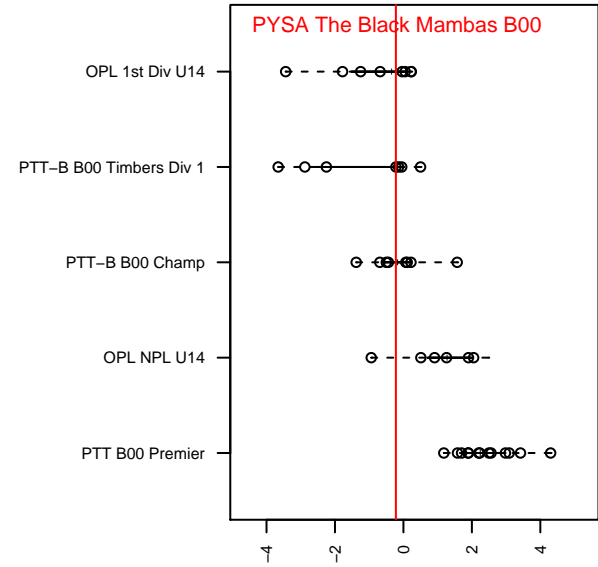

# PYSA The Black Mambas B00

, OR  
 B00 total strength=1079  
 attack=2.55 defense=2.71  
 fall league = PTT-B B00 Timbers Div 1  
 spr league = Spr OYS B00 Div 1  
 notes= in cap cup silver

alt names used:  
 PYSA THE BLACK MAMBAS (OR)  
 PYSA The Black Mambas  
 PYSA The Black Mambas  
 PYSA WSSC The Black Mambas U14B  
 PYSA THE BLACK MAMBAS  
 PYSA WSSC The Black Mambas U14B  
 PYSA WSSC The Black Mambas U14B

Venues played:  
 2014 Capital Cup BU14 Silver  
 2014 PCU Summer Classic U14  
 2014 Bend Premier Cup U14B SILVER U14  
 2014 Mt Hood Challenge U14  
 2014 PTT-B B00 Timbers Div 1  
 2014 OYS Presidents Cup B00  
 2014 Spr OYS B00 Division 1

**PYSA The Black Mambas B00**  
 Dots are actual minus expected GF (blue circles) and GA (red triangles).  
 Blue line is smoothed change in attack strength. Red is smoothed change in defense strength.

**attack and defense variance (black dot)  
relative to other teams  
and top 10 in region**

**attack and defense rating  
relative to others at age  
and all opponents in last 13 months**

**Performance relative to 13 month average**